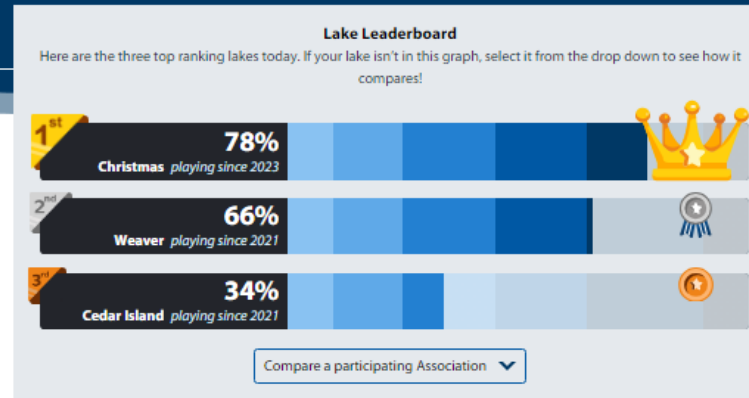

2024

EDUCATION PROGRAMS

Madeline Seveland

Senior outreach and engagement specialist

Carver County Water Management Organization

March 26, 2024, Citizen Advisory Committee

RACHIO

EARTH DAY FESTIVAL AND
STORYTIMES
APRIL 13 – 23
MAY 4

WELL WATER TEST KIT DISTRIBUTION

DISCOVER BUGS

MAY 30
JUNE 1 & 6

SUMMER CAMPS

SHORELINE WORKSHOP

LAKE PLEDGE

Protect your lake. Stop aquatic invasive species.

Aquatic invasive species (AIS) can cause irreparable damage to native fish and plant populations affecting lake recreation, human health, property values, and the economy. Learn how to protect your lake from AIS.