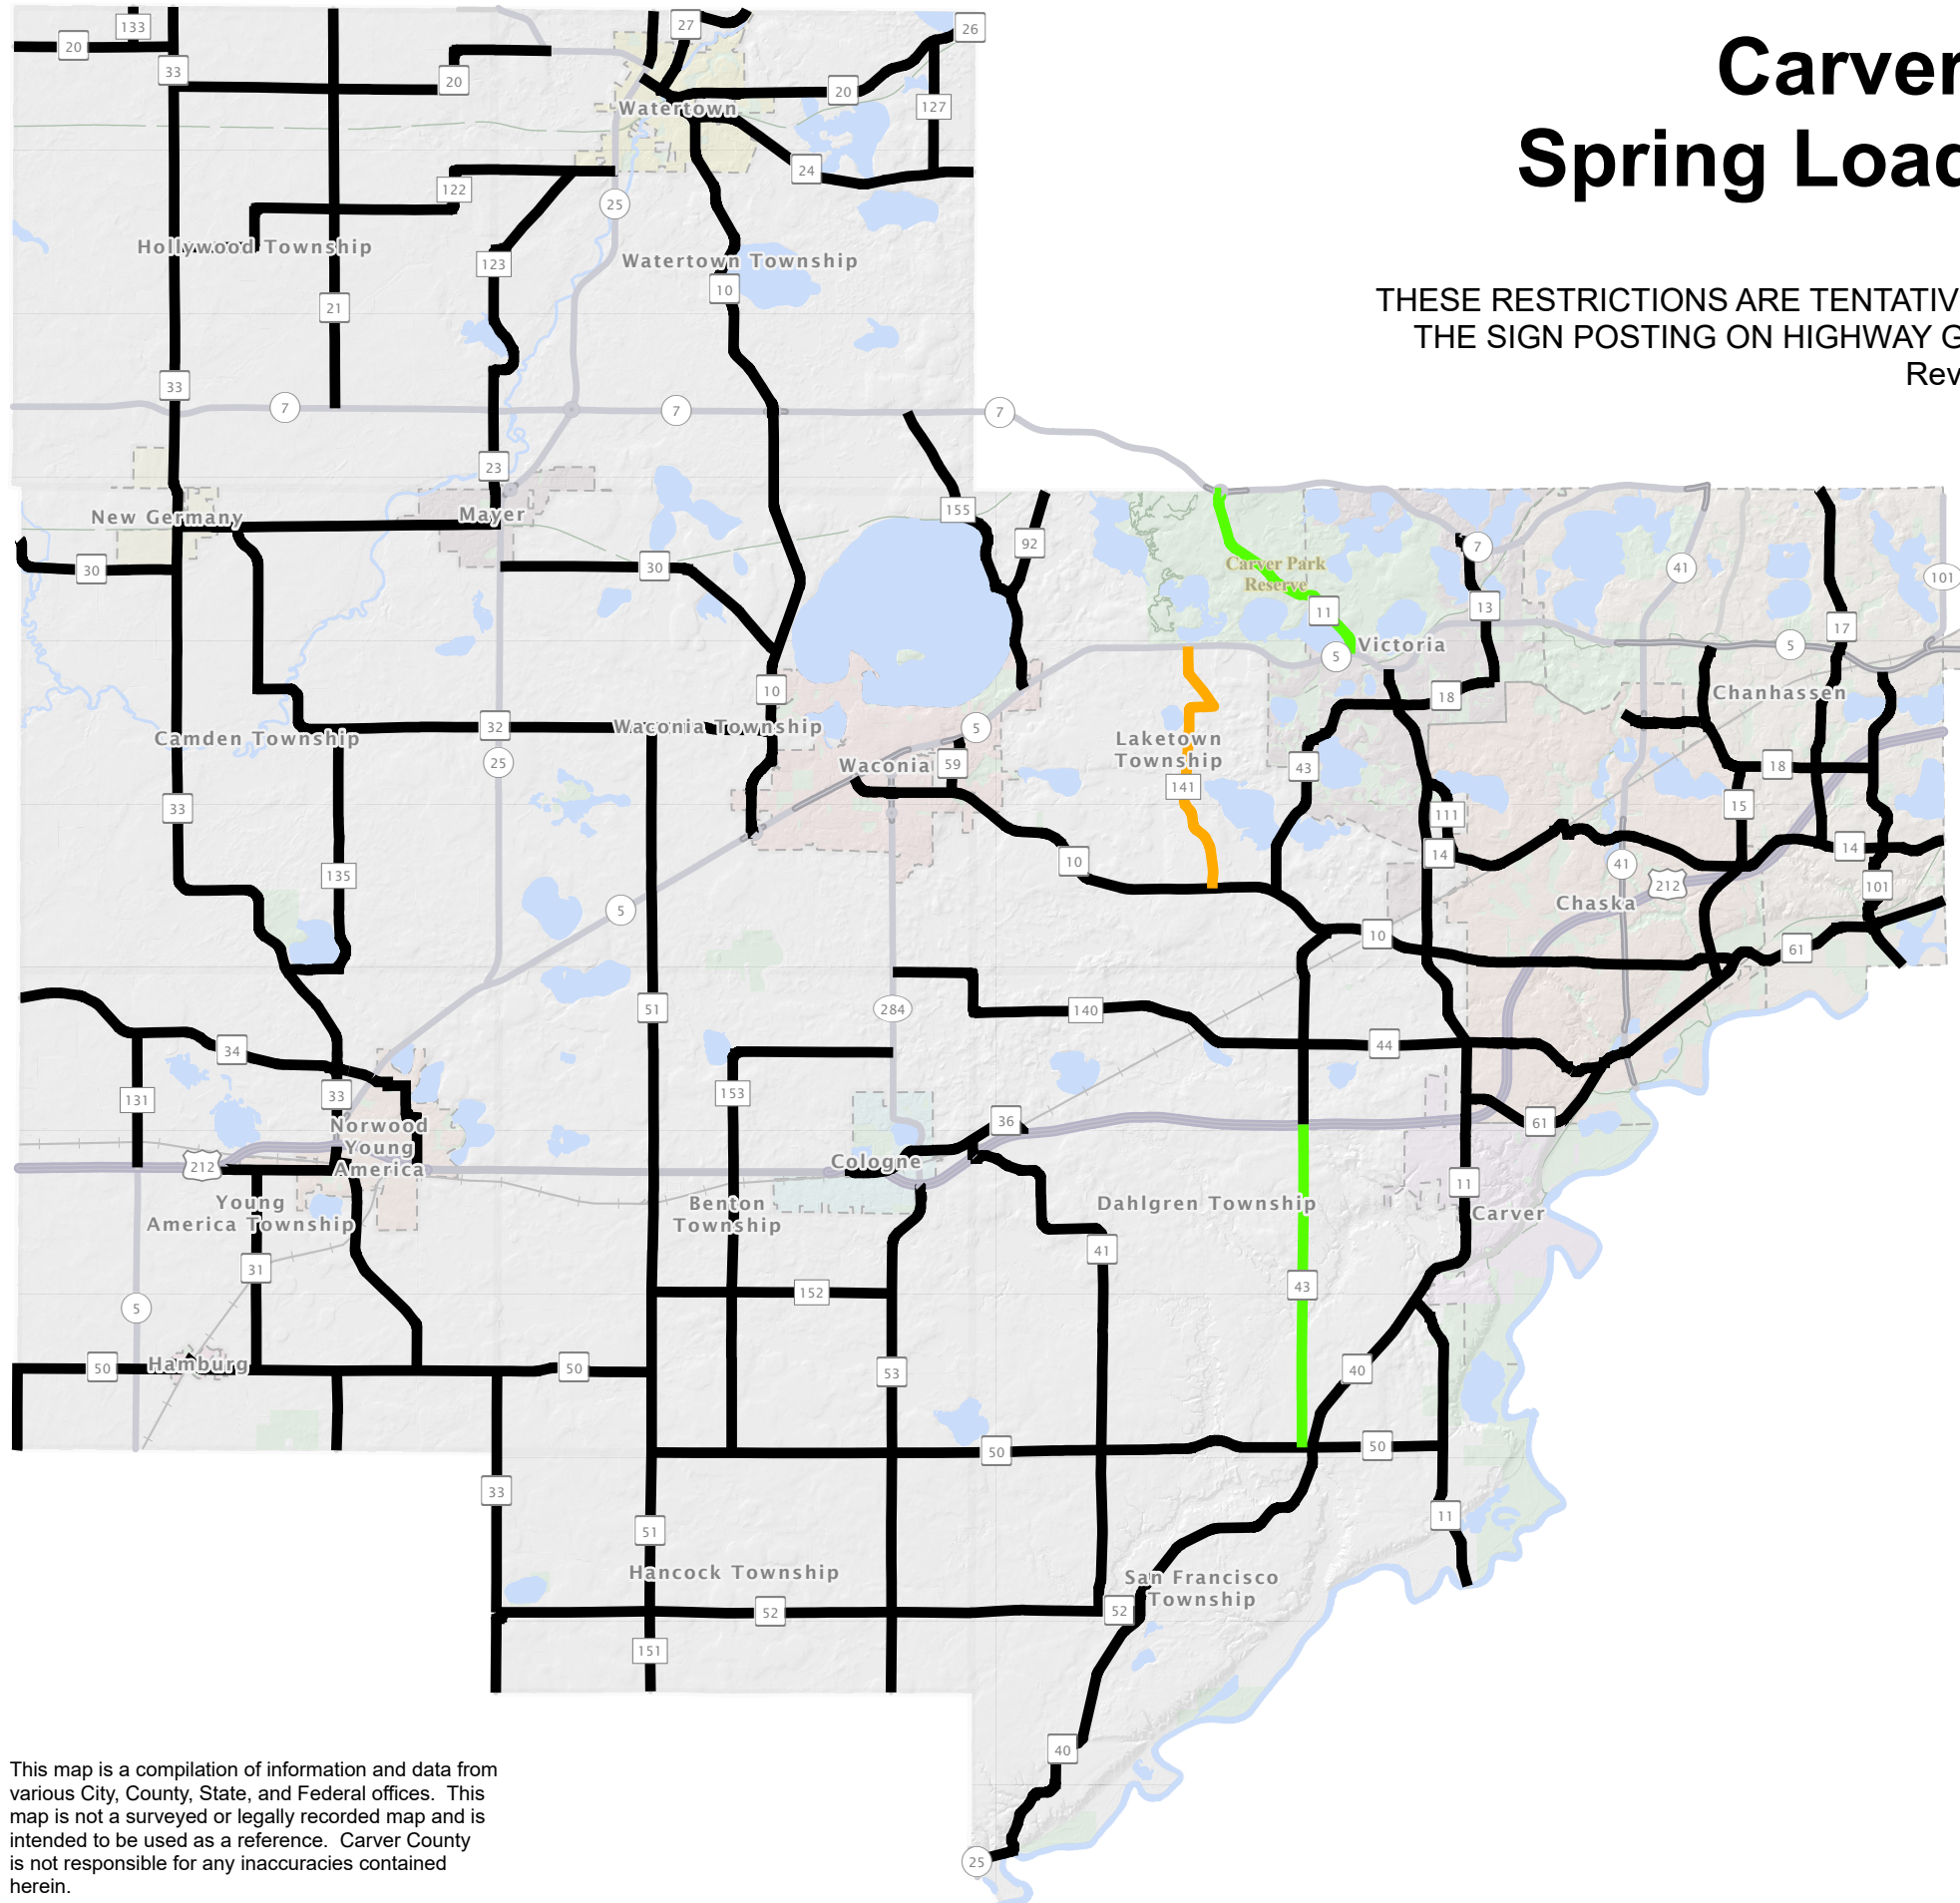

Carver County Spring Load Restrictions

NOTE:
THESE RESTRICTIONS ARE TENTATIVE AND SUBJECT TO CHANGE WITHOUT NOTICE.
THE SIGN POSTING ON HIGHWAY GOVERNS THE LOAD RESTRICTION IN EFFECT.
Revised: 2/21/2024

Legend

- 10 Ton
- 9 Ton
- 7 Ton

INFORMATION PHONE LINE
CARVER COUNTY: 952-361-1365
MNDOT: 651-366-5400 OR 1-800-723-6543

This map is a compilation of information and data from various City, County, State, and Federal offices. This map is not a surveyed or legally recorded map and is intended to be used as a reference. Carver County is not responsible for any inaccuracies contained herein.