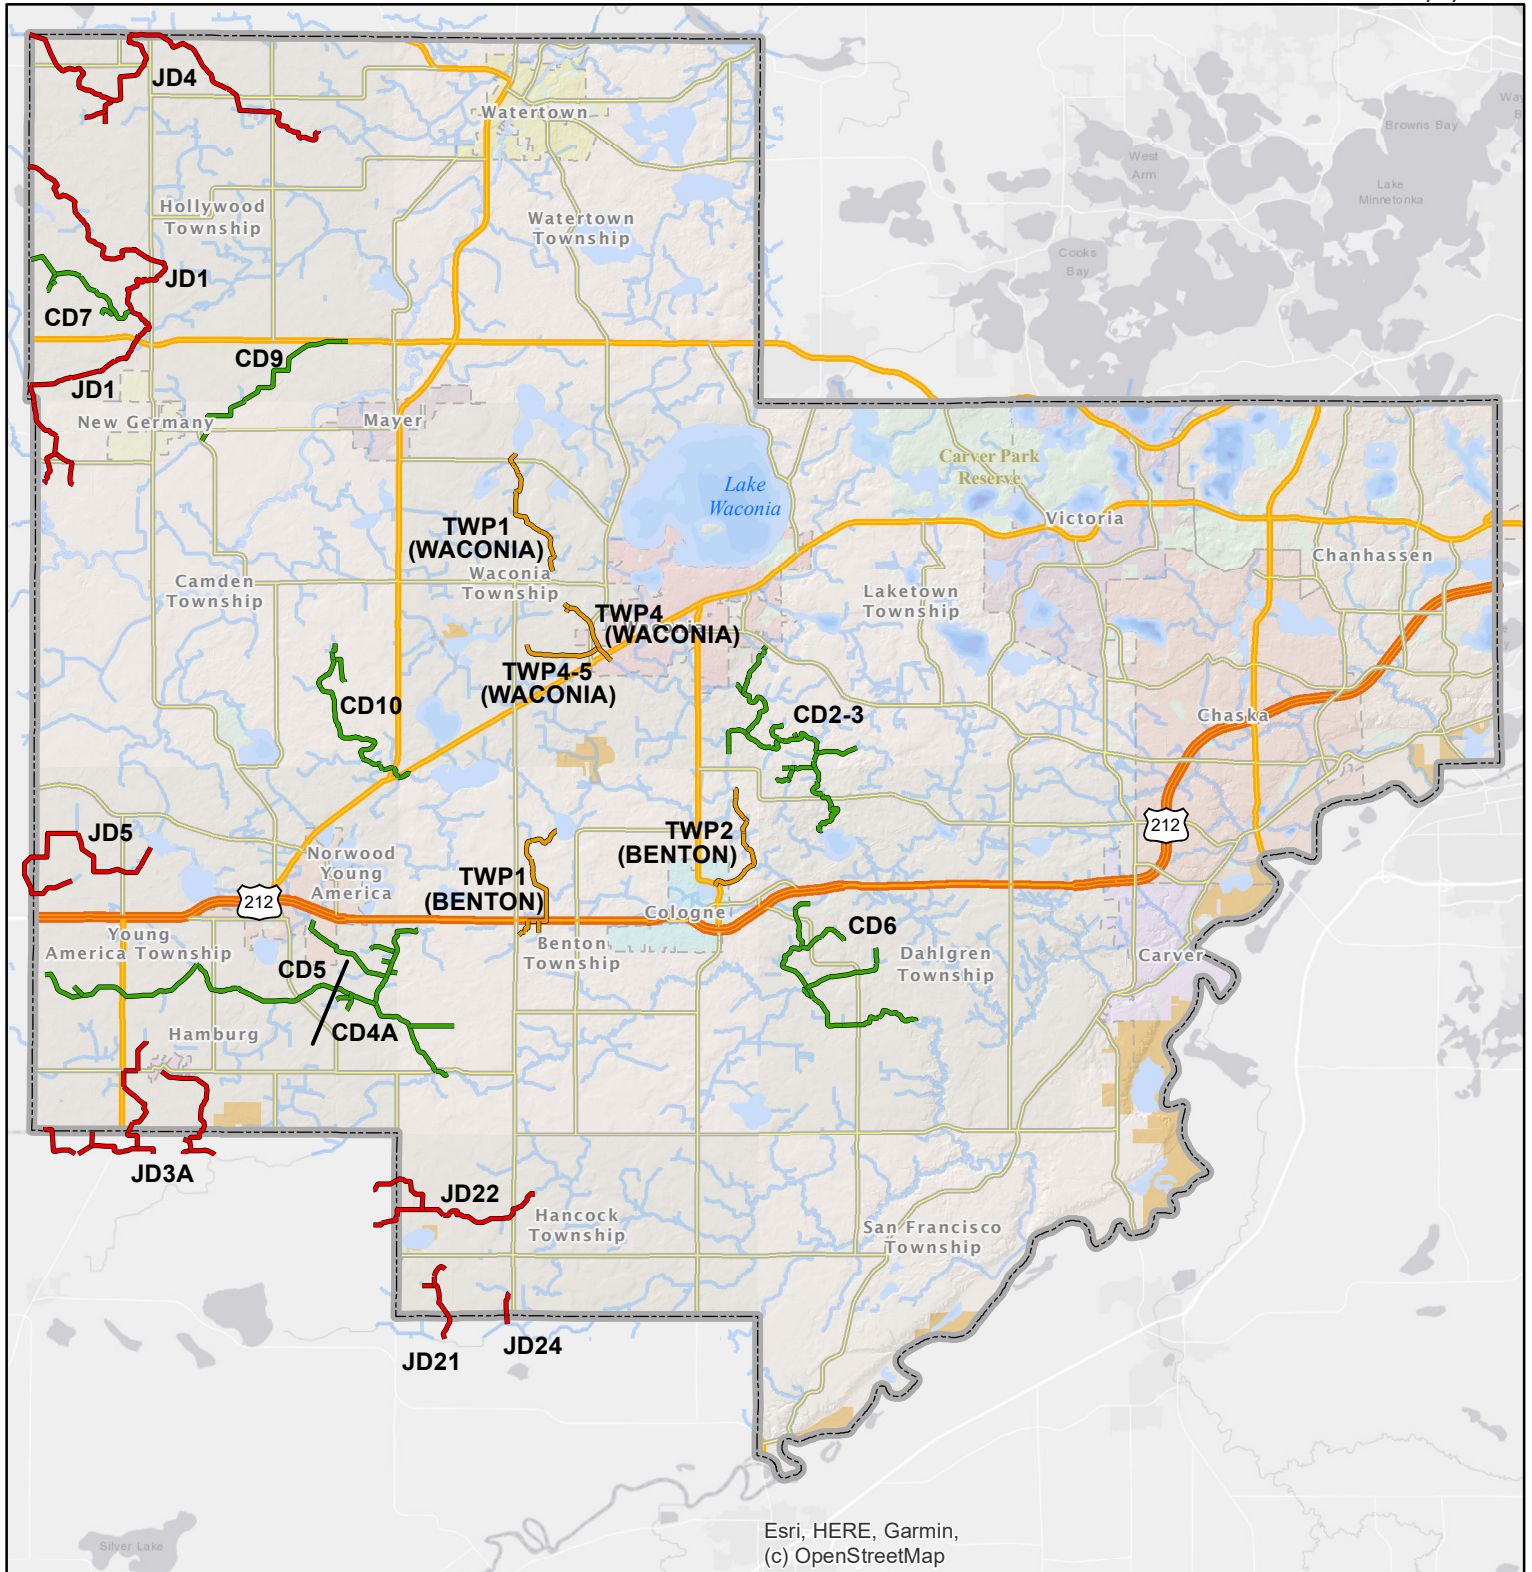

CARVER COUNTY PUBLIC DITCH SYSTEM

Date: 5/4/2021

This map was created using Carver County's Geographic Information Systems (GIS), it is a compilation of information and data from various City, County, State, and Federal offices. This map is not a surveyed or legally recorded map and is intended to be used as a reference. Carver County is not responsible for any inaccuracies contained herein.

Legend

- Joint Ditches
- County Ditches
- Township Ditches