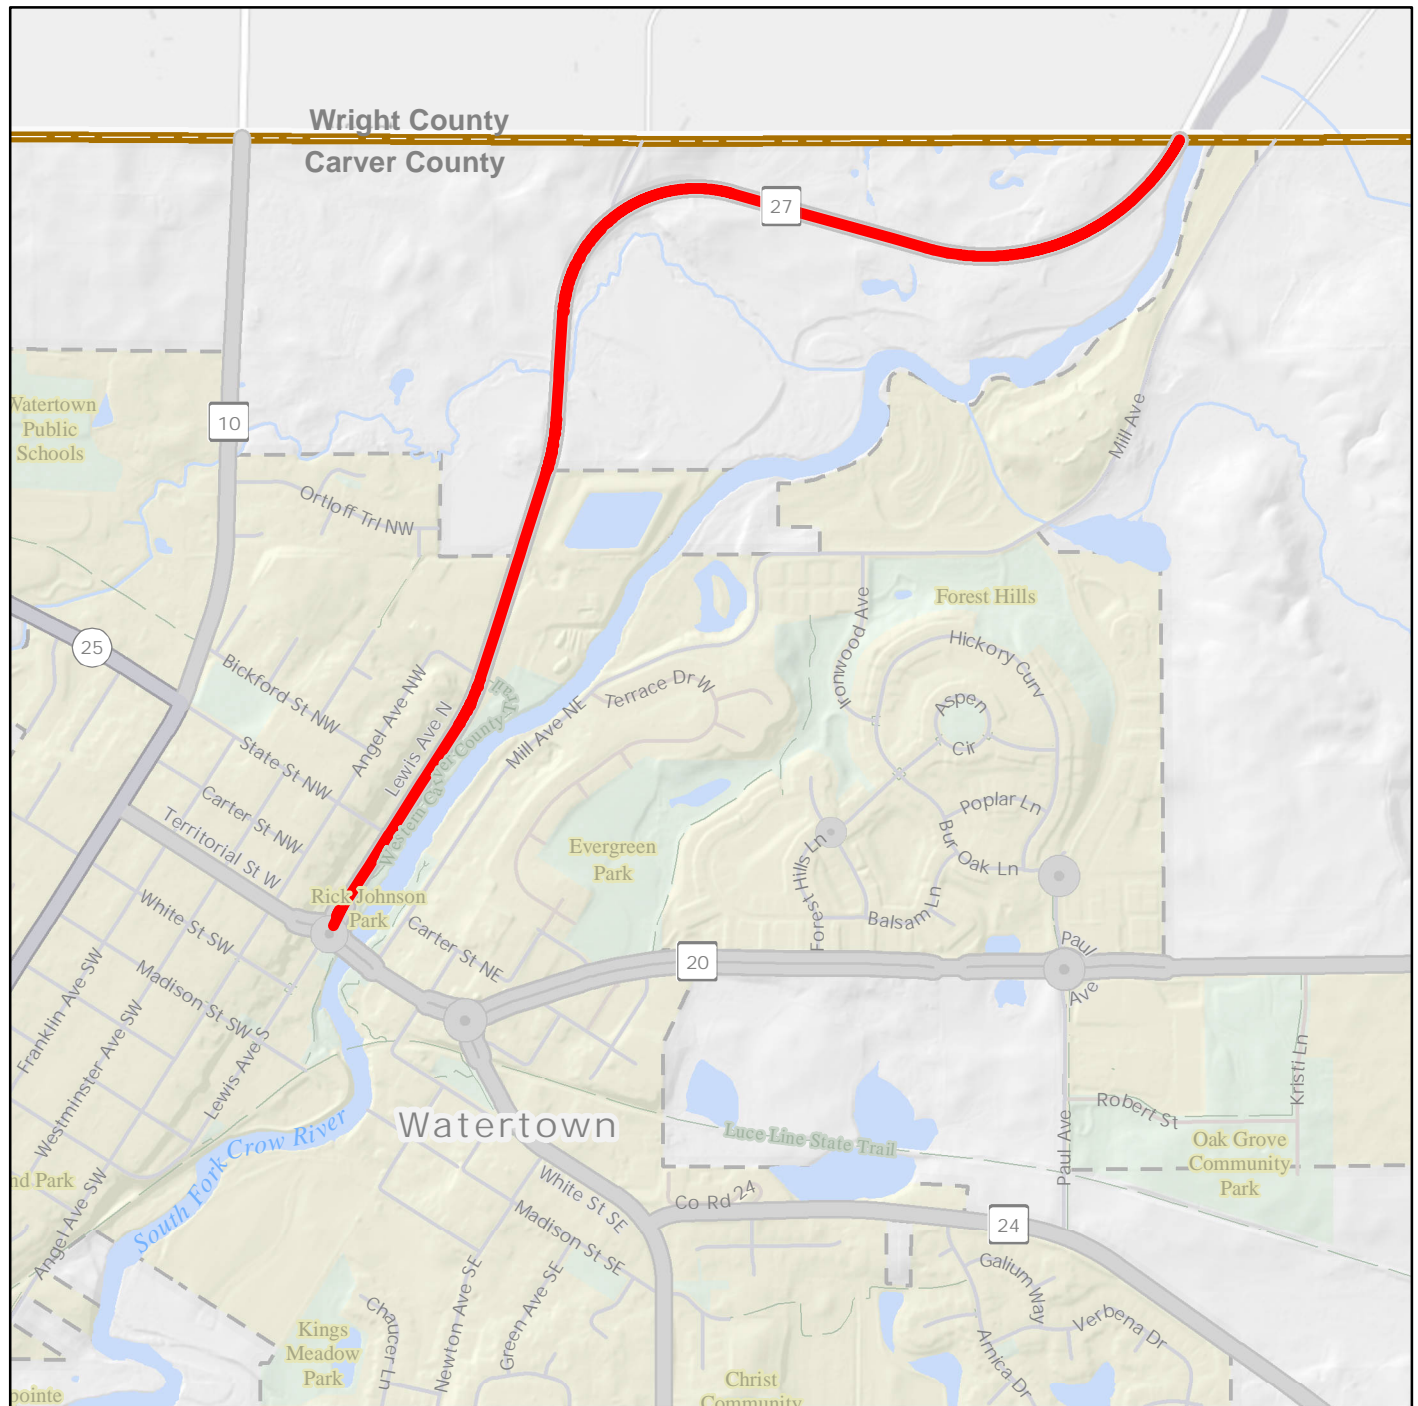

Highway 27 Resurfacing Project

This map was created using a compilation of information and data from various City, County, State, and Federal offices. It is not a surveyed or legally recorded map and is intended to be used as a reference. Carver County is not responsible for any inaccuracies contained herein.

 Project Location

Public Works Division
11360 Hwy 212, Suite 1
Cologne, MN 55322
(952) 466-5200
Created: 7/8/2022