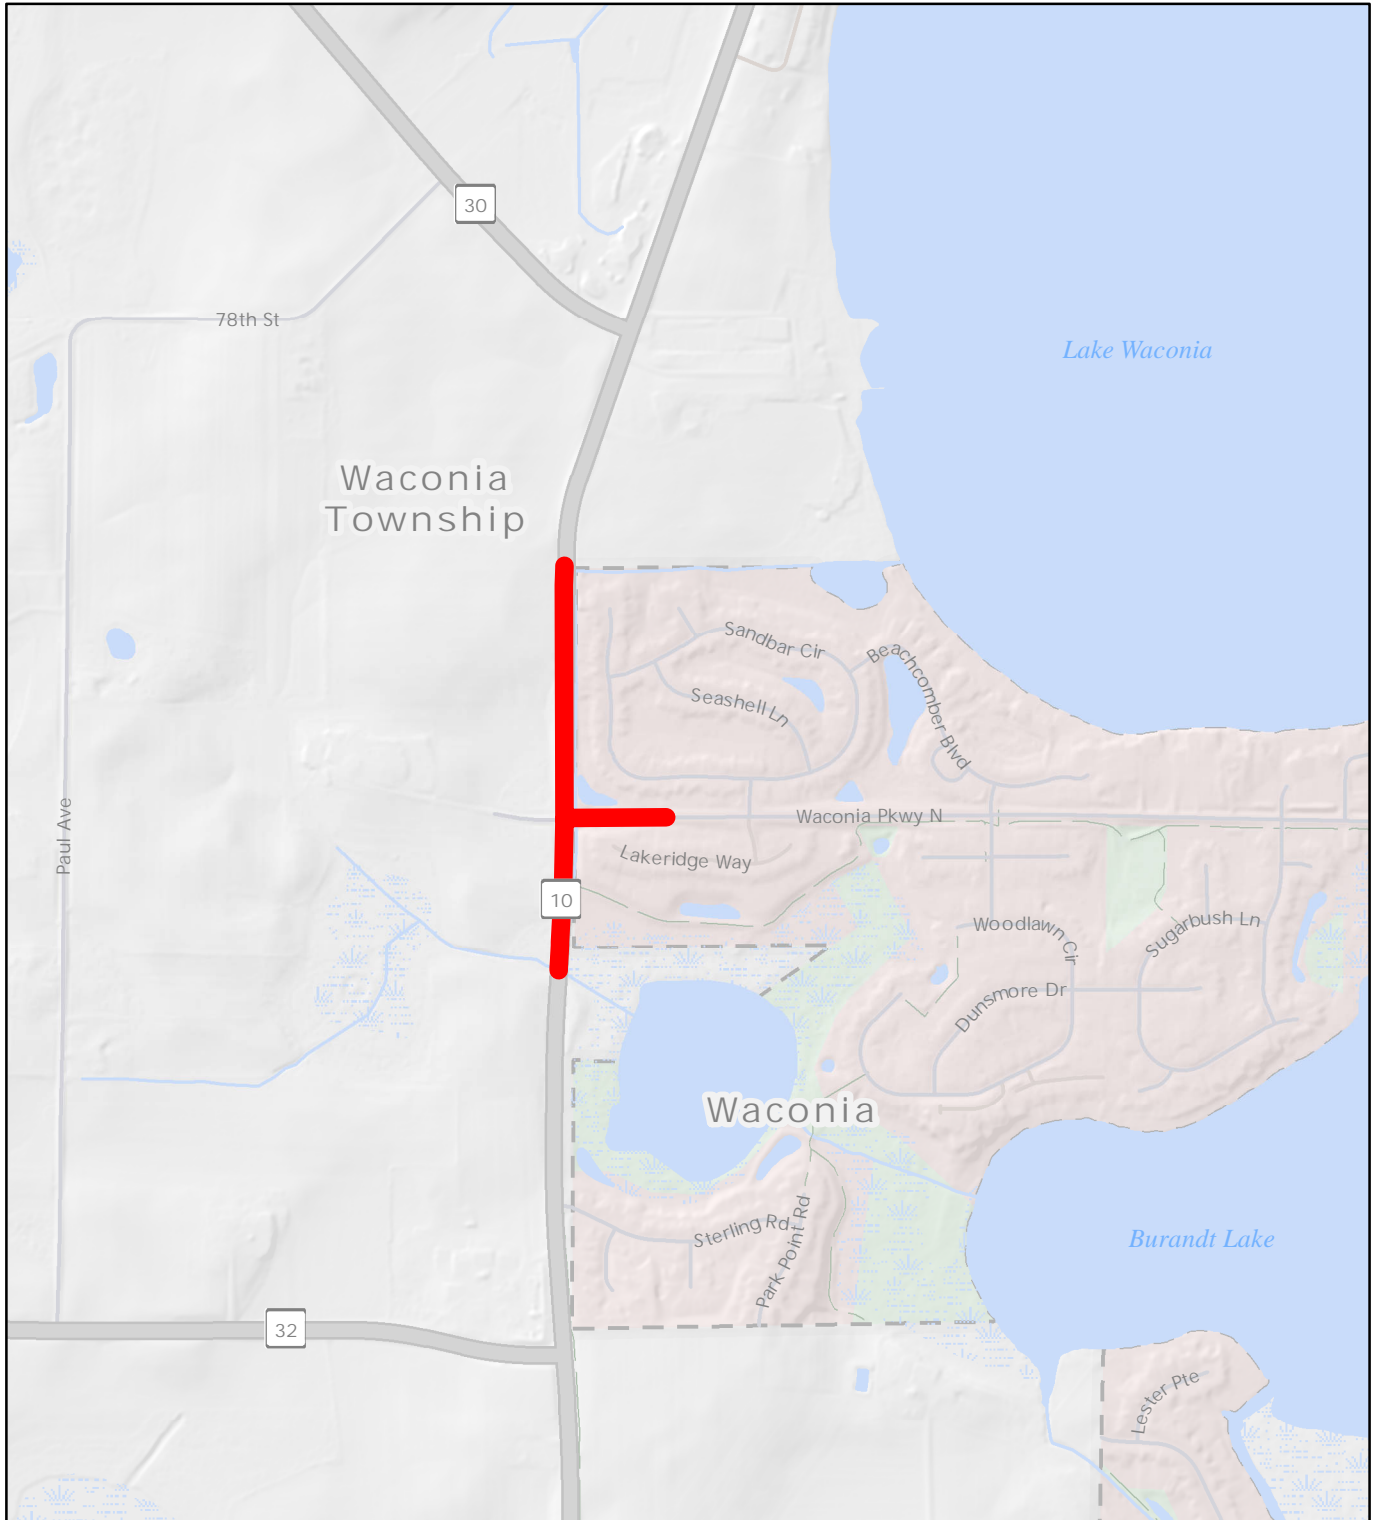

Highway 10 & Waconia Parkway Intersection Project

This map was created using a compilation of information and data from various City, County, State, and Federal offices. It is not a surveyed or legally recorded map and is intended to be used as a reference. Carver County is not responsible for any inaccuracies contained herein.

 Project Location

0 500 1,000 Feet

Public Works Division
11360 Hwy 212, Suite 1
Cologne, MN 55322
(952) 466-5200
Created: 8/22/2022