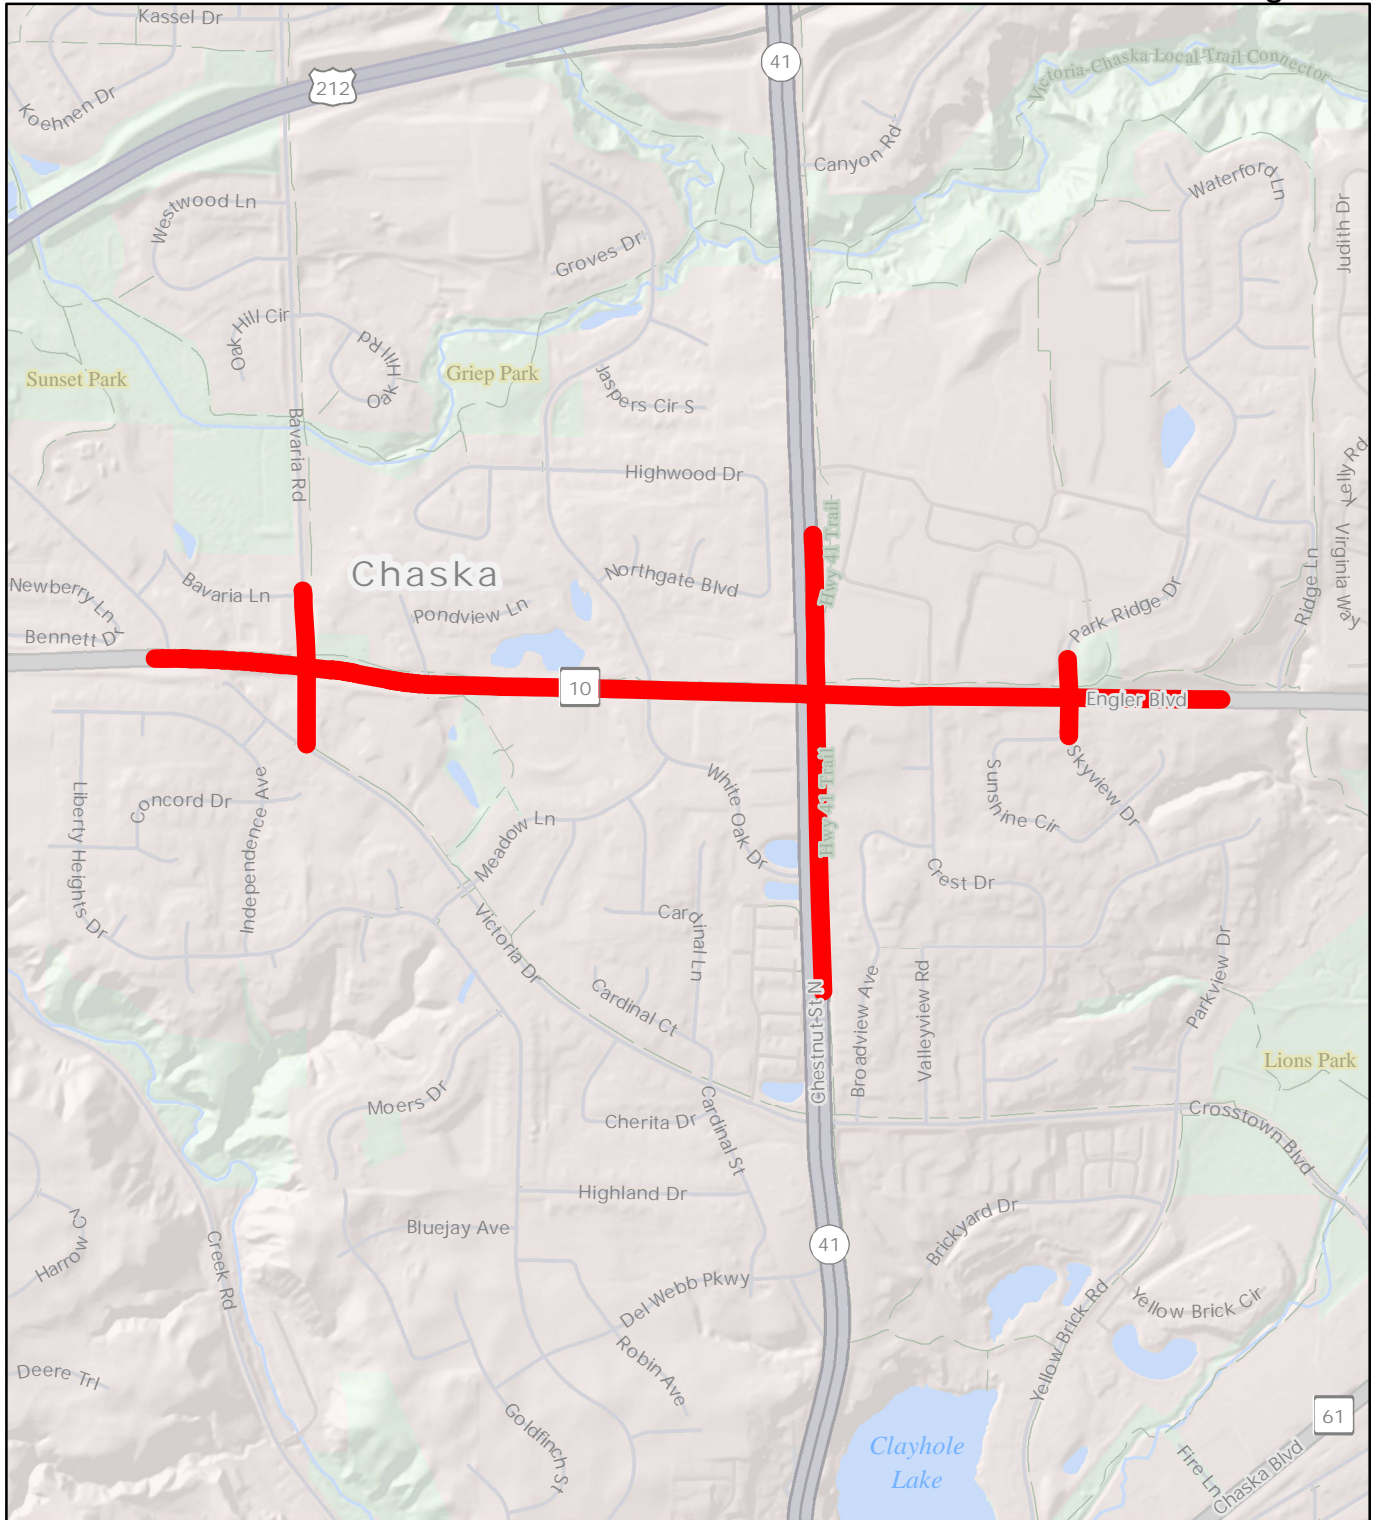

# Project Location Map

Figure 1

This map was created using a compilation of information and data from various City, County, State, and Federal offices. It is not a surveyed or legally recorded map and is intended to be used as a reference. Carver County is not responsible for any inaccuracies contained herein.

 Project Location

1 inch = 1,000 feet

Public Works Division  
11360 Hwy 212, Suite 1  
Cologne, MN 55322  
(952) 466-5200  
Created: 6/24/2022