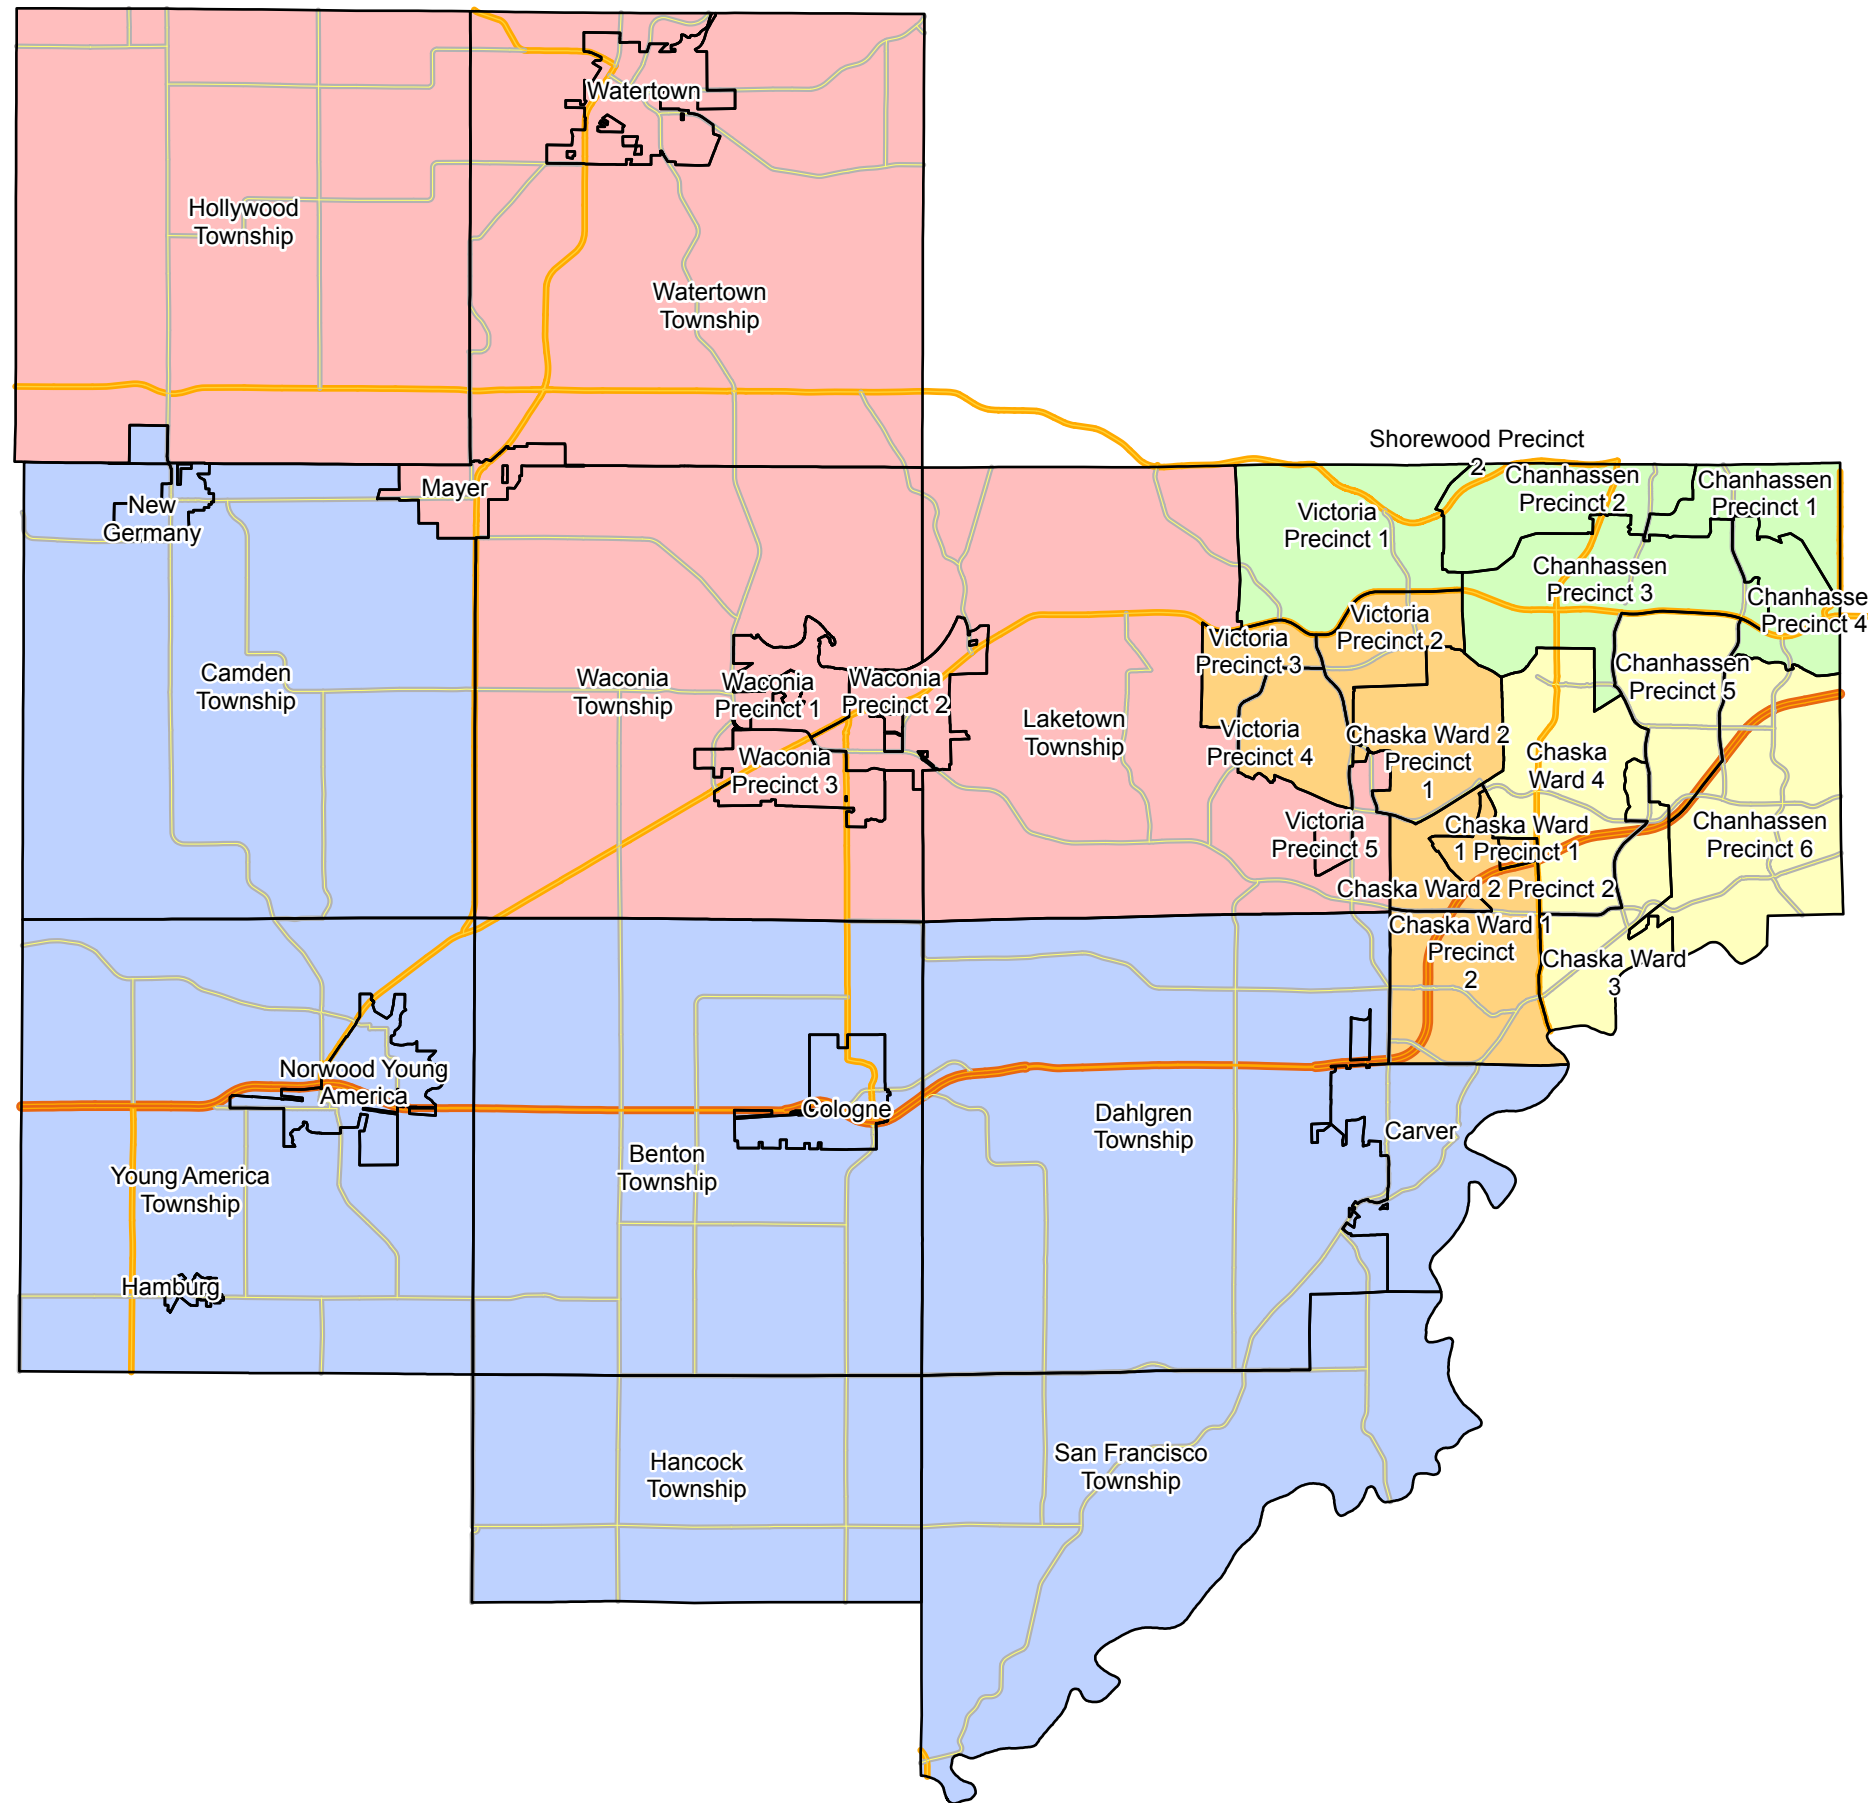

Map Date: 4/13/2022

District	Population	Population Deviation	Population Deviation %
1	22,445	1,061	4.96%
2	18,688	-2,696	-12.61%
3	23,174	1,790	8.37%
4	25,425	4,041	18.90%
5	17,190	-4,194	-19.61%

District Details

- DISTRICT 1: 22,445
 - Chanhassen Precinct 5: 4,647
 - Chanhassen Precinct 6: 4,436
 - Chaska Ward 3: 7,017
 - Chaska Ward 4: 6,345
- DISTRICT 2: 18,688
 - Chanhassen Precinct 1: 3,964
 - Chanhassen Precinct 2: 3,895
 - Chanhassen Precinct 3: 4,442
 - Chanhassen Precinct 4: 4,563
 - Shorewood Precinct 2: 4
 - Victoria Precinct 1: 1,820
- DISTRICT 3: 23,174
 - Chaska Ward 1 Precinct 1: 424
 - Chaska Ward 1 Precinct 2: 6,508
 - Chaska Ward 2 Precinct 1: 3,166
 - Chaska Ward 2 Precinct 2: 4,350
 - Victoria Precinct 2: 3,595
 - Victoria Precinct 3: 2,363
 - Victoria Precinct 4: 2,768
- DISTRICT 4: 25,425
 - Hollywood Township: 1,058
 - Laketown Township: 1,962
 - Mayer: 2,453
 - Victoria Precinct 5: 4
 - Waconia Precinct 1: 3,666
 - Waconia Precinct 2: 4,802
 - Waconia Precinct 3: 4,565
 - Waconia Township: 1,068
 - Watertown Township: 1,188
 - Watertown: 4,659
- DISTRICT 5: 17,190
 - Benton Township: 753
 - Camden Township: 924
 - Carver: 5,241
 - Cologne: 2,047
 - Dahlgren Township: 1,442
 - Hamburg: 566
 - Hancock Township: 336
 - New Germany: 464
 - Norwood Young America: 3,863
 - San Francisco Township: 871
 - Young America Township: 683

Populations from 2020 US Census