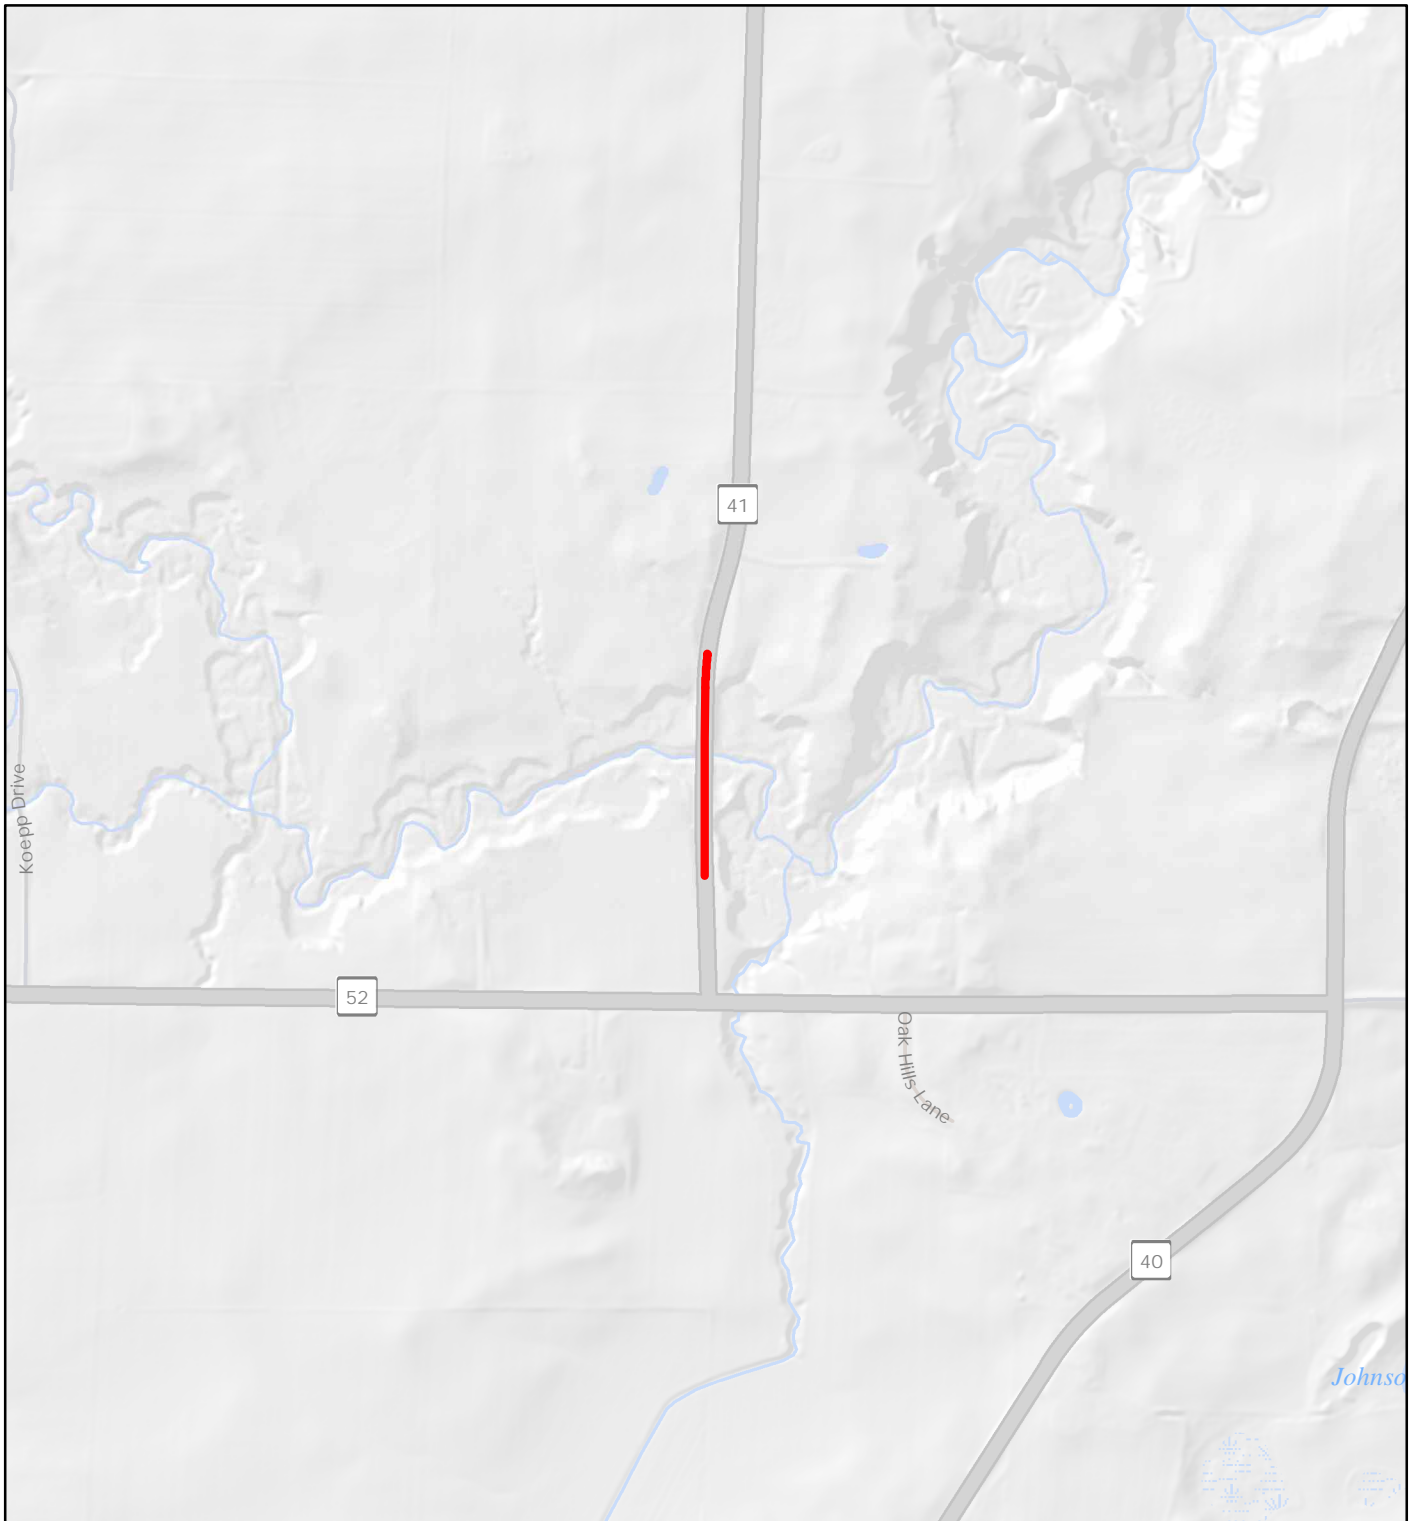

Highway 41 Bridge Replacement Location

0 0.5 Miles

This map was created using a compilation of information and data from various City, County, State, and Federal offices. It is not a surveyed or legally recorded map and is intended to be used as a reference. Carver County is not responsible for any inaccuracies contained herein.

— Project Location

Public Works Division
11360 Hwy 212, Suite 1
Cologne, MN 55322
(952) 466-5200
Created: 2/9/2022