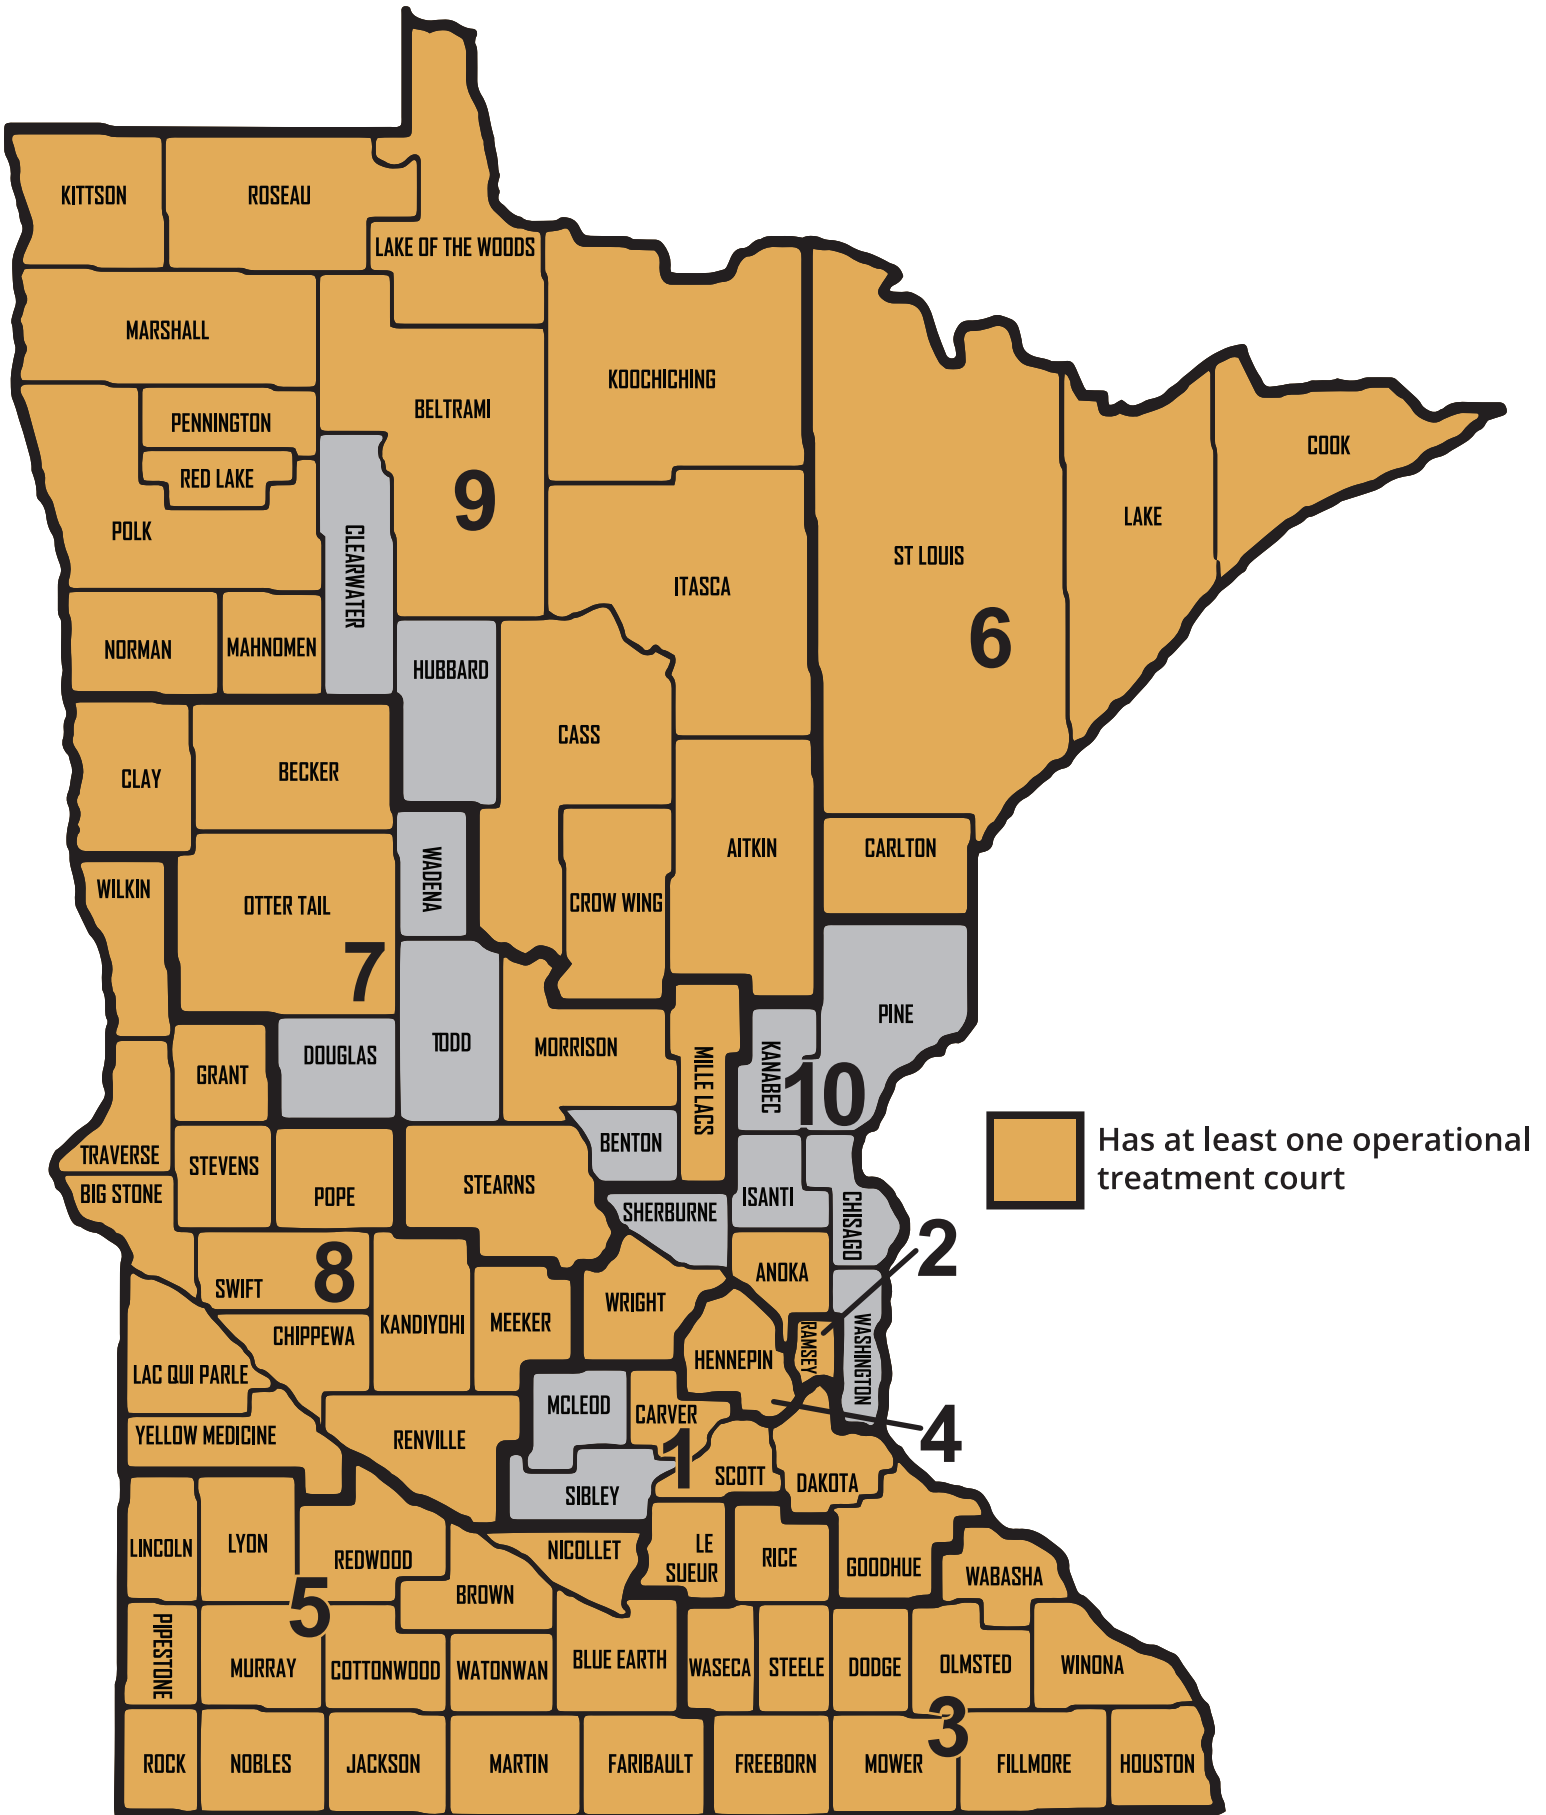

Treatment Courts in Minnesota

Minnesota has 68 operational Treatment Courts as of February 13, 2020

Minnesota Treatment Courts

Minnesota has 68 operational Treatment Courts – covering 73 counties

Adult Drug Court (20)

Anoka County
Beltrami County
Carlton County
Carver County
Clay-Becker Counties
Crow Wing County
Dakota County
Eighth Judicial District
Faribault-Martin-Jackson Counties
Goodhue County
Hennepin County
Mahnomen-White Earth Nation
Mille Lacs County
Morrison County
Ramsey County
Roseau County
Scott County
St. Louis County – South
Stearns County
Wright County

Drug/DWI Hybrid Court (17)

Aitkin County
Blue Earth County
Borderland Substance Abuse Court:
 Koochiching County & Lake of the Woods County
Brown-Nicollet-Watonwan Counties
Cottonwood County
Itasca County – Leech Lake Tribal Court
Le Sueur County
Olmsted County
Pipestone-Murray Counties
Rice County
Rock-Nobles Counties
SHORE Substance Use Recovery Court:
 Cook County and Lake County
Southwest Community Drug Court:
 Lincoln-Lyon-Redwood Counties
Steele-Waseca Counties
St. Louis County- Iron Range
Wabasha County
Winona County

Drug/DWI/Family Dependency Hybrid Court (1)

Dodge County

Juvenile Drug Court (1)

Dakota County

Family Dependency Treatment Court (3)

Blue Earth County
Dakota County
Faribault-Martin-Jackson Counties

Driving While Intoxicated/Driving Under the Influence (DWI/DUI) Court (14)