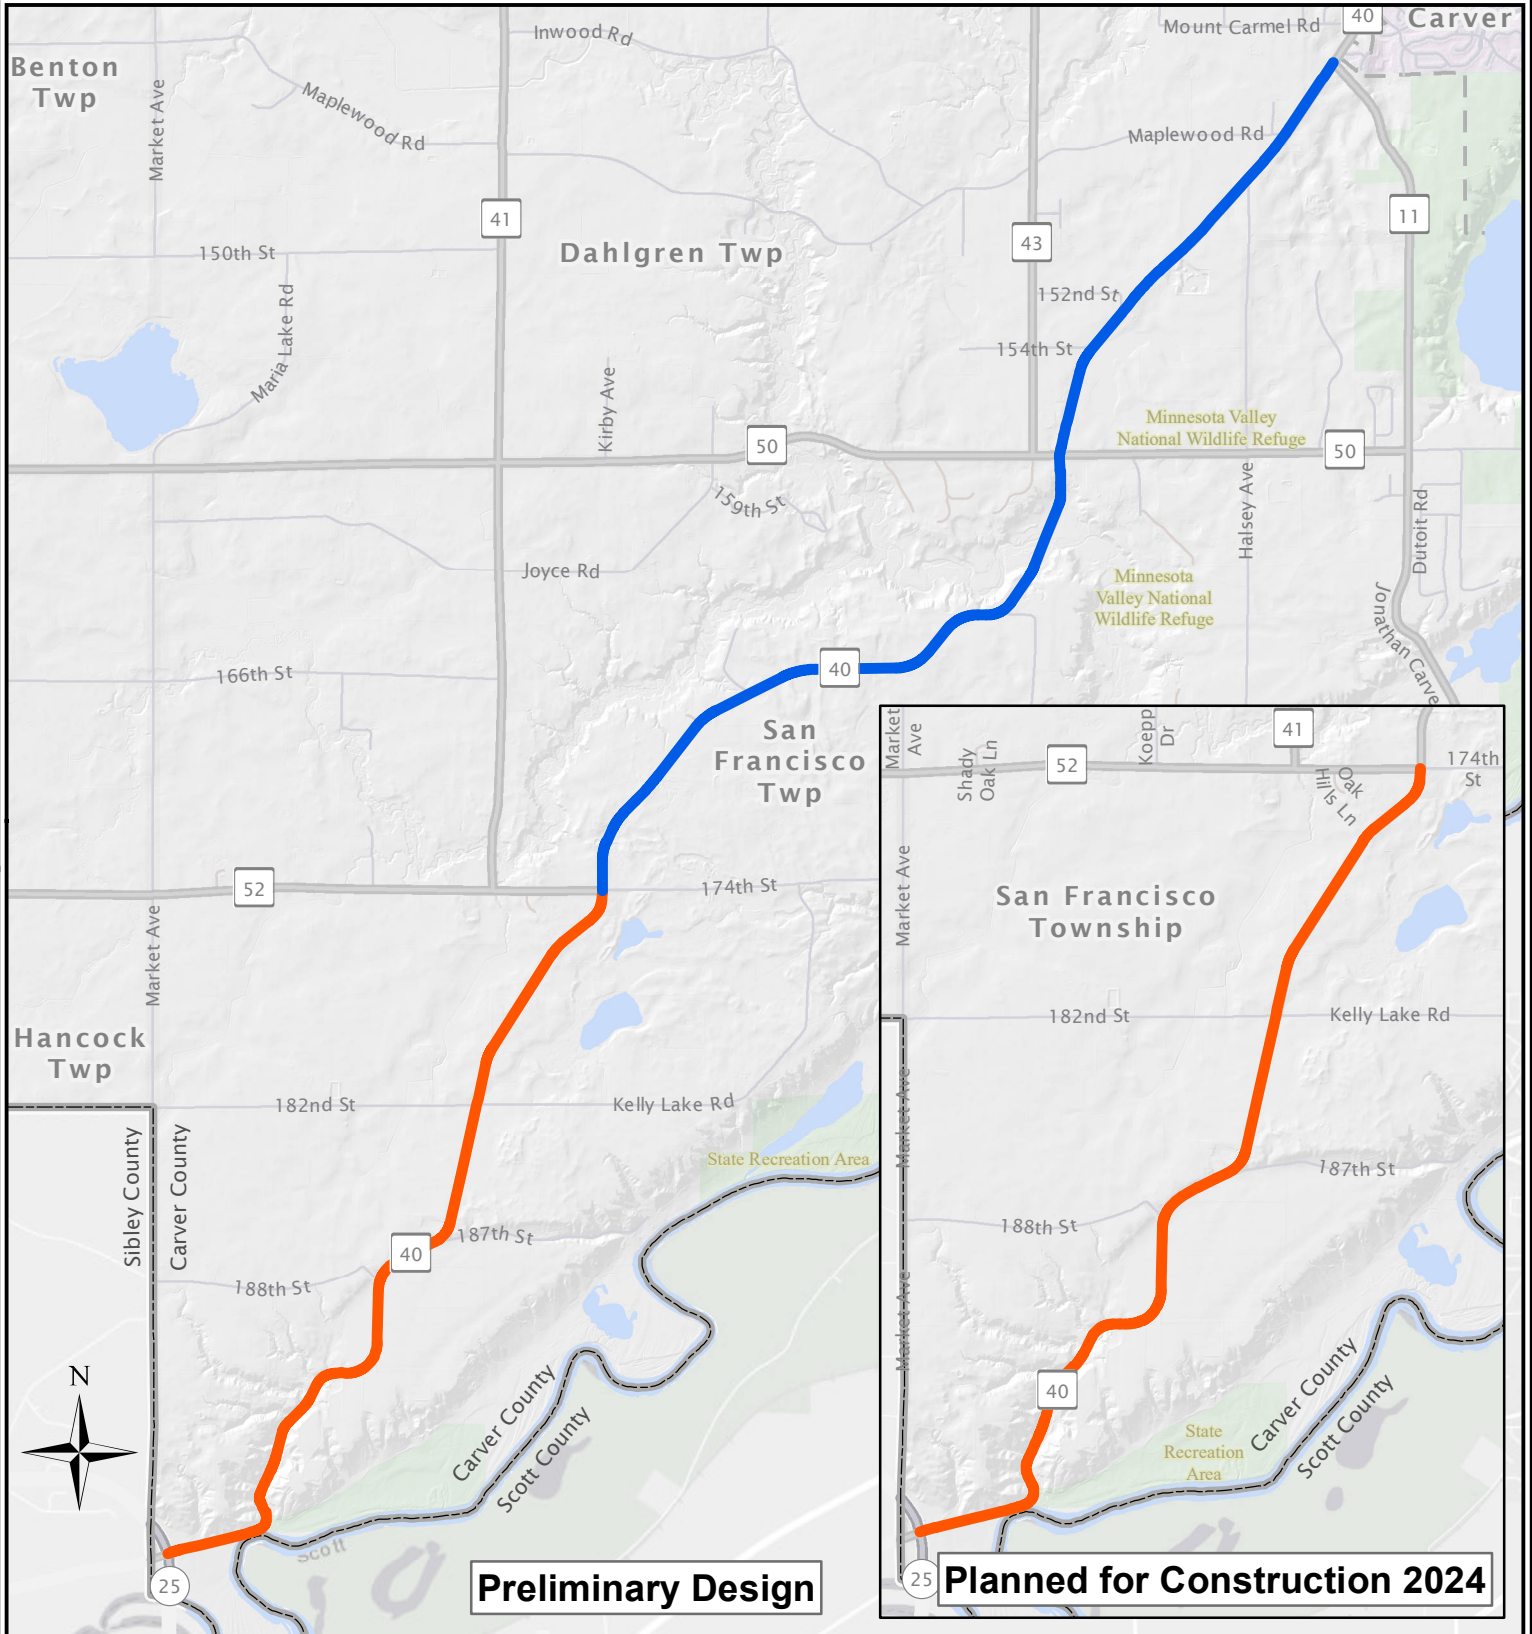

Highway 40 Project

This map was created using a compilation of information and data from various City, County, State, and Federal offices. It is not a surveyed or legally recorded map and is intended to be used as a reference. Carver County is not responsible for any inaccuracies contained herein.

- 2024 Construction
- Preliminary Design

0 1 2 Miles

Public Works Division
 11360 Hwy 212, Suite 1
 Cologne, MN 55322
 (952) 466-5200
 Created: 1/23/2023