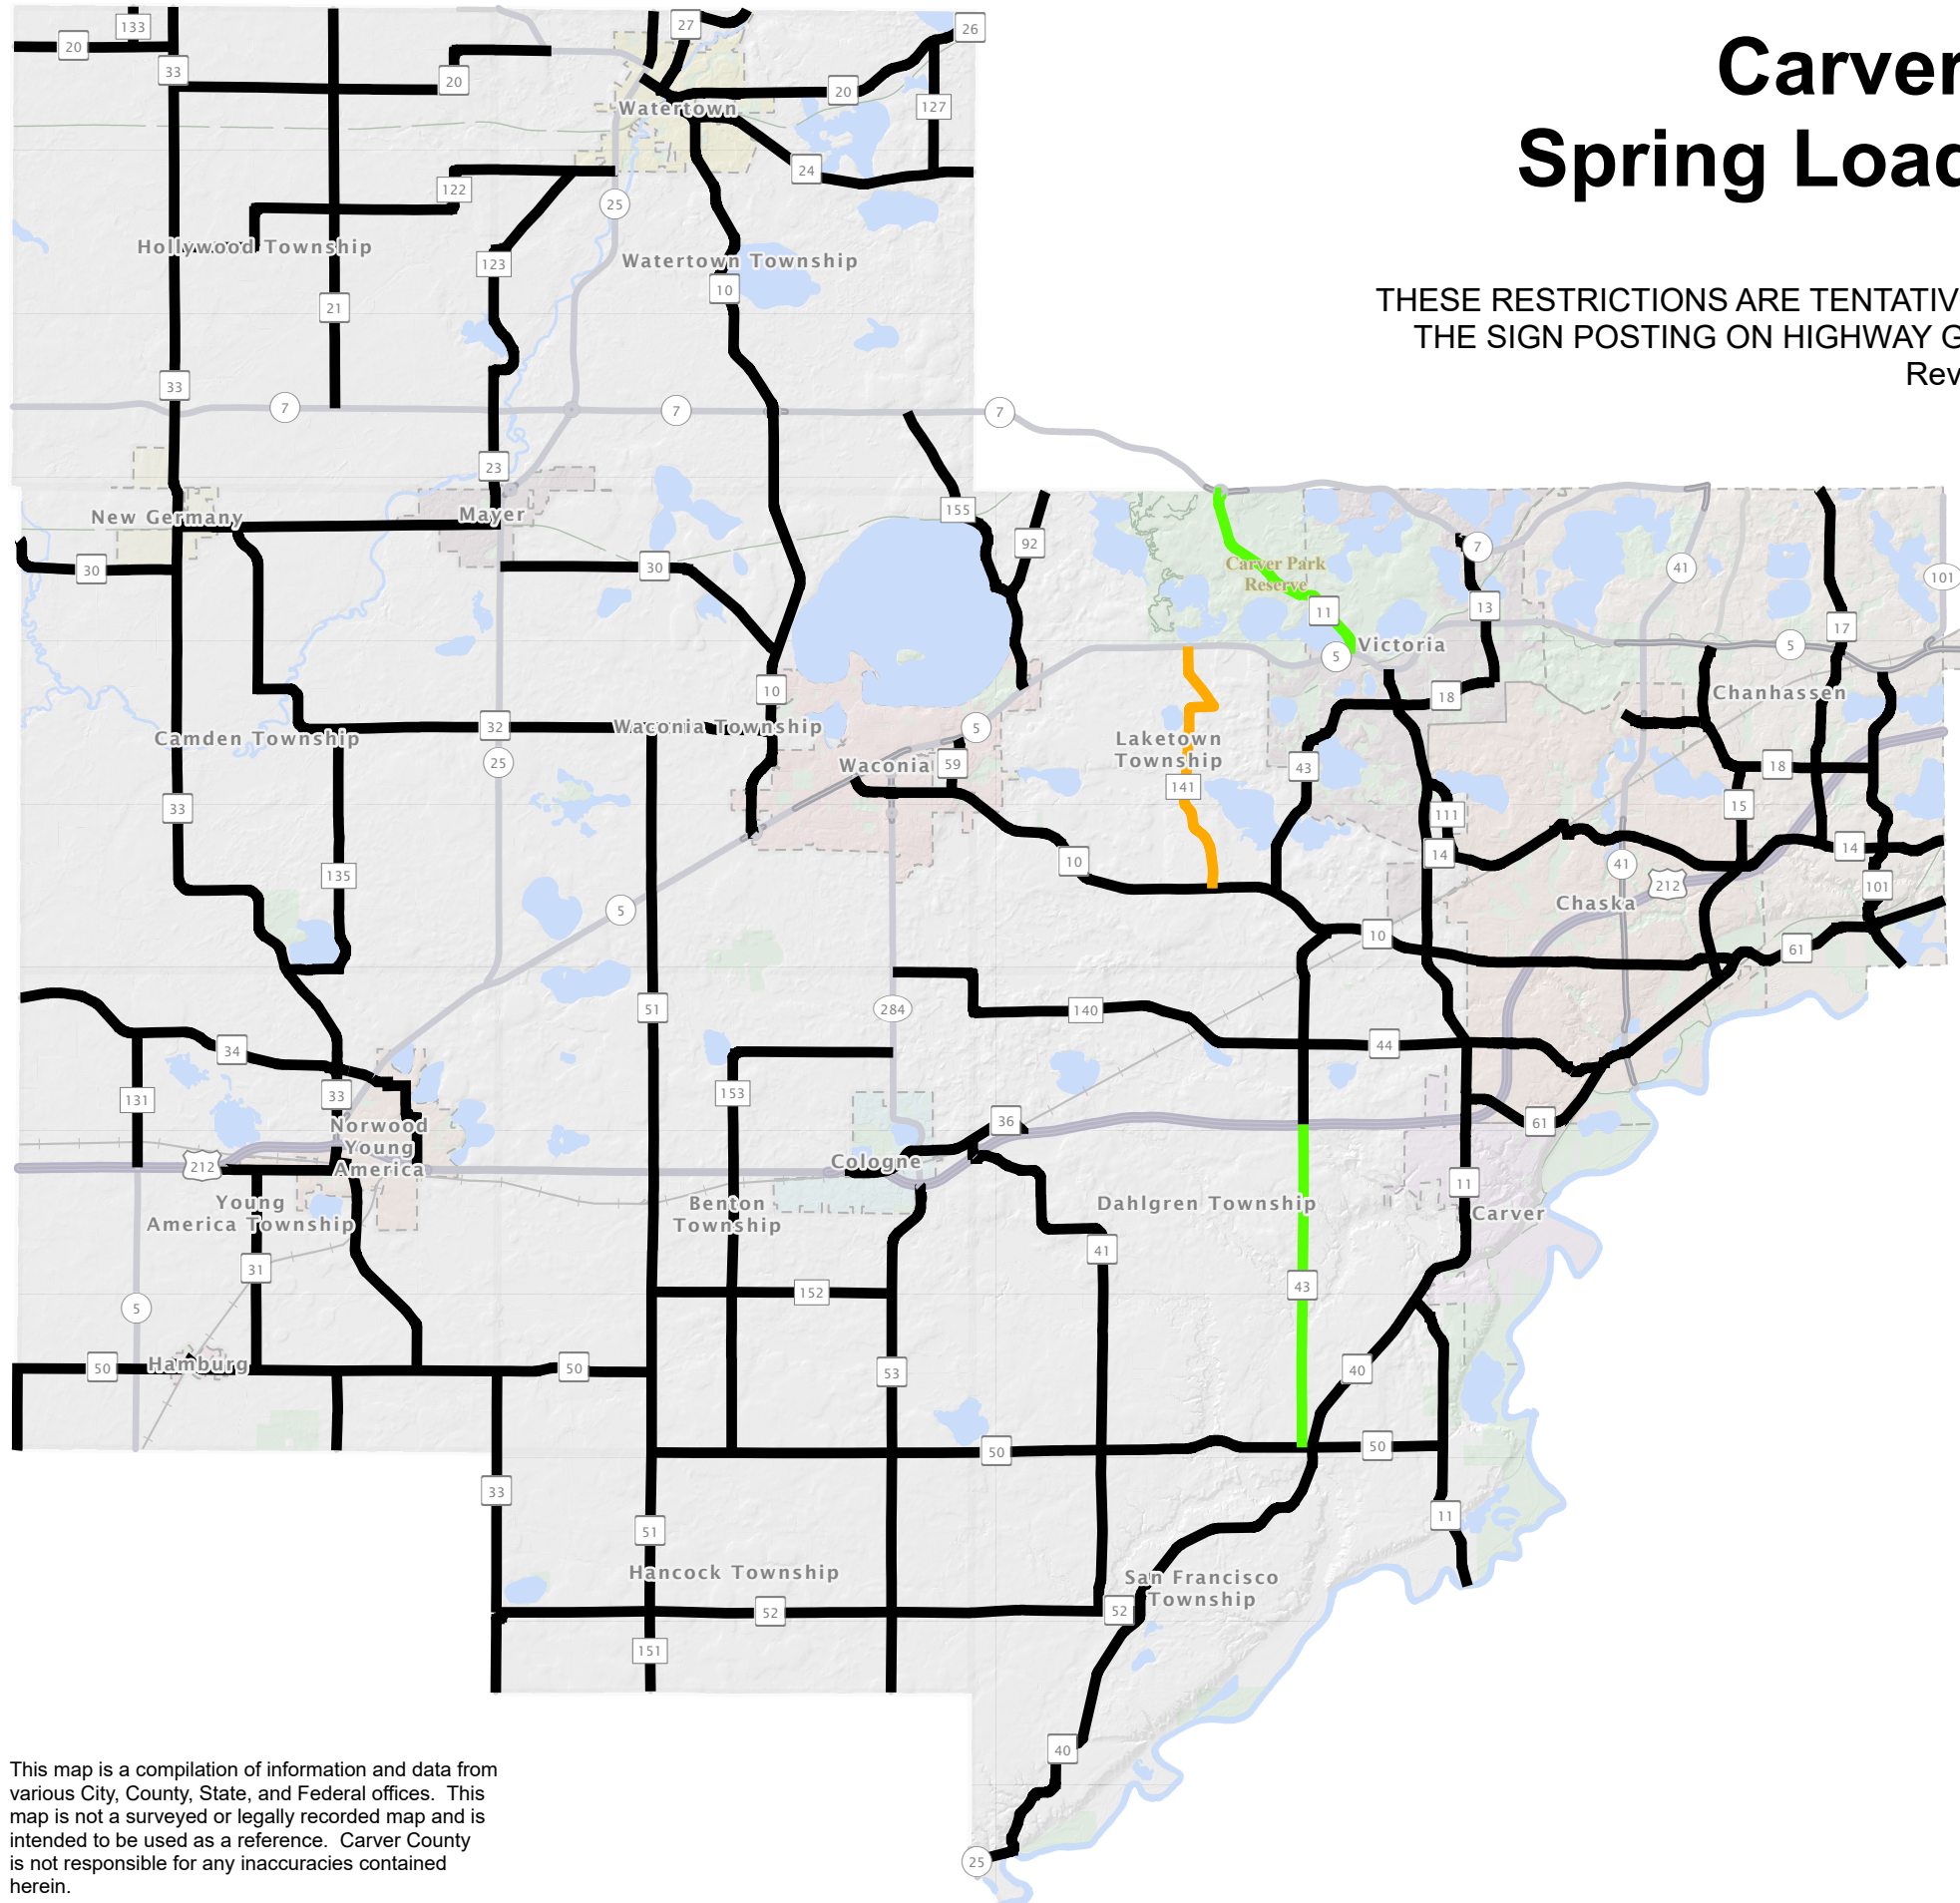

Carver County Spring Load Restrictions

NOTE:
THESE RESTRICTIONS ARE TENTATIVE AND SUBJECT TO CHANGE WITHOUT NOTICE.
THE SIGN POSTING ON HIGHWAY GOVERNS THE LOAD RESTRICTION IN EFFECT.
Revised: 2/21/2024

Legend

- 10 Ton
- 9 Ton
- 7 Ton

INFORMATION PHONE LINE
CARVER COUNTY: 952-361-1365
MNDOT: 651-366-5400 OR 1-800-723-6543

This map is a compilation of information and data from various City, County, State, and Federal offices. This map is not a surveyed or legally recorded map and is intended to be used as a reference. Carver County is not responsible for any inaccuracies contained herein.