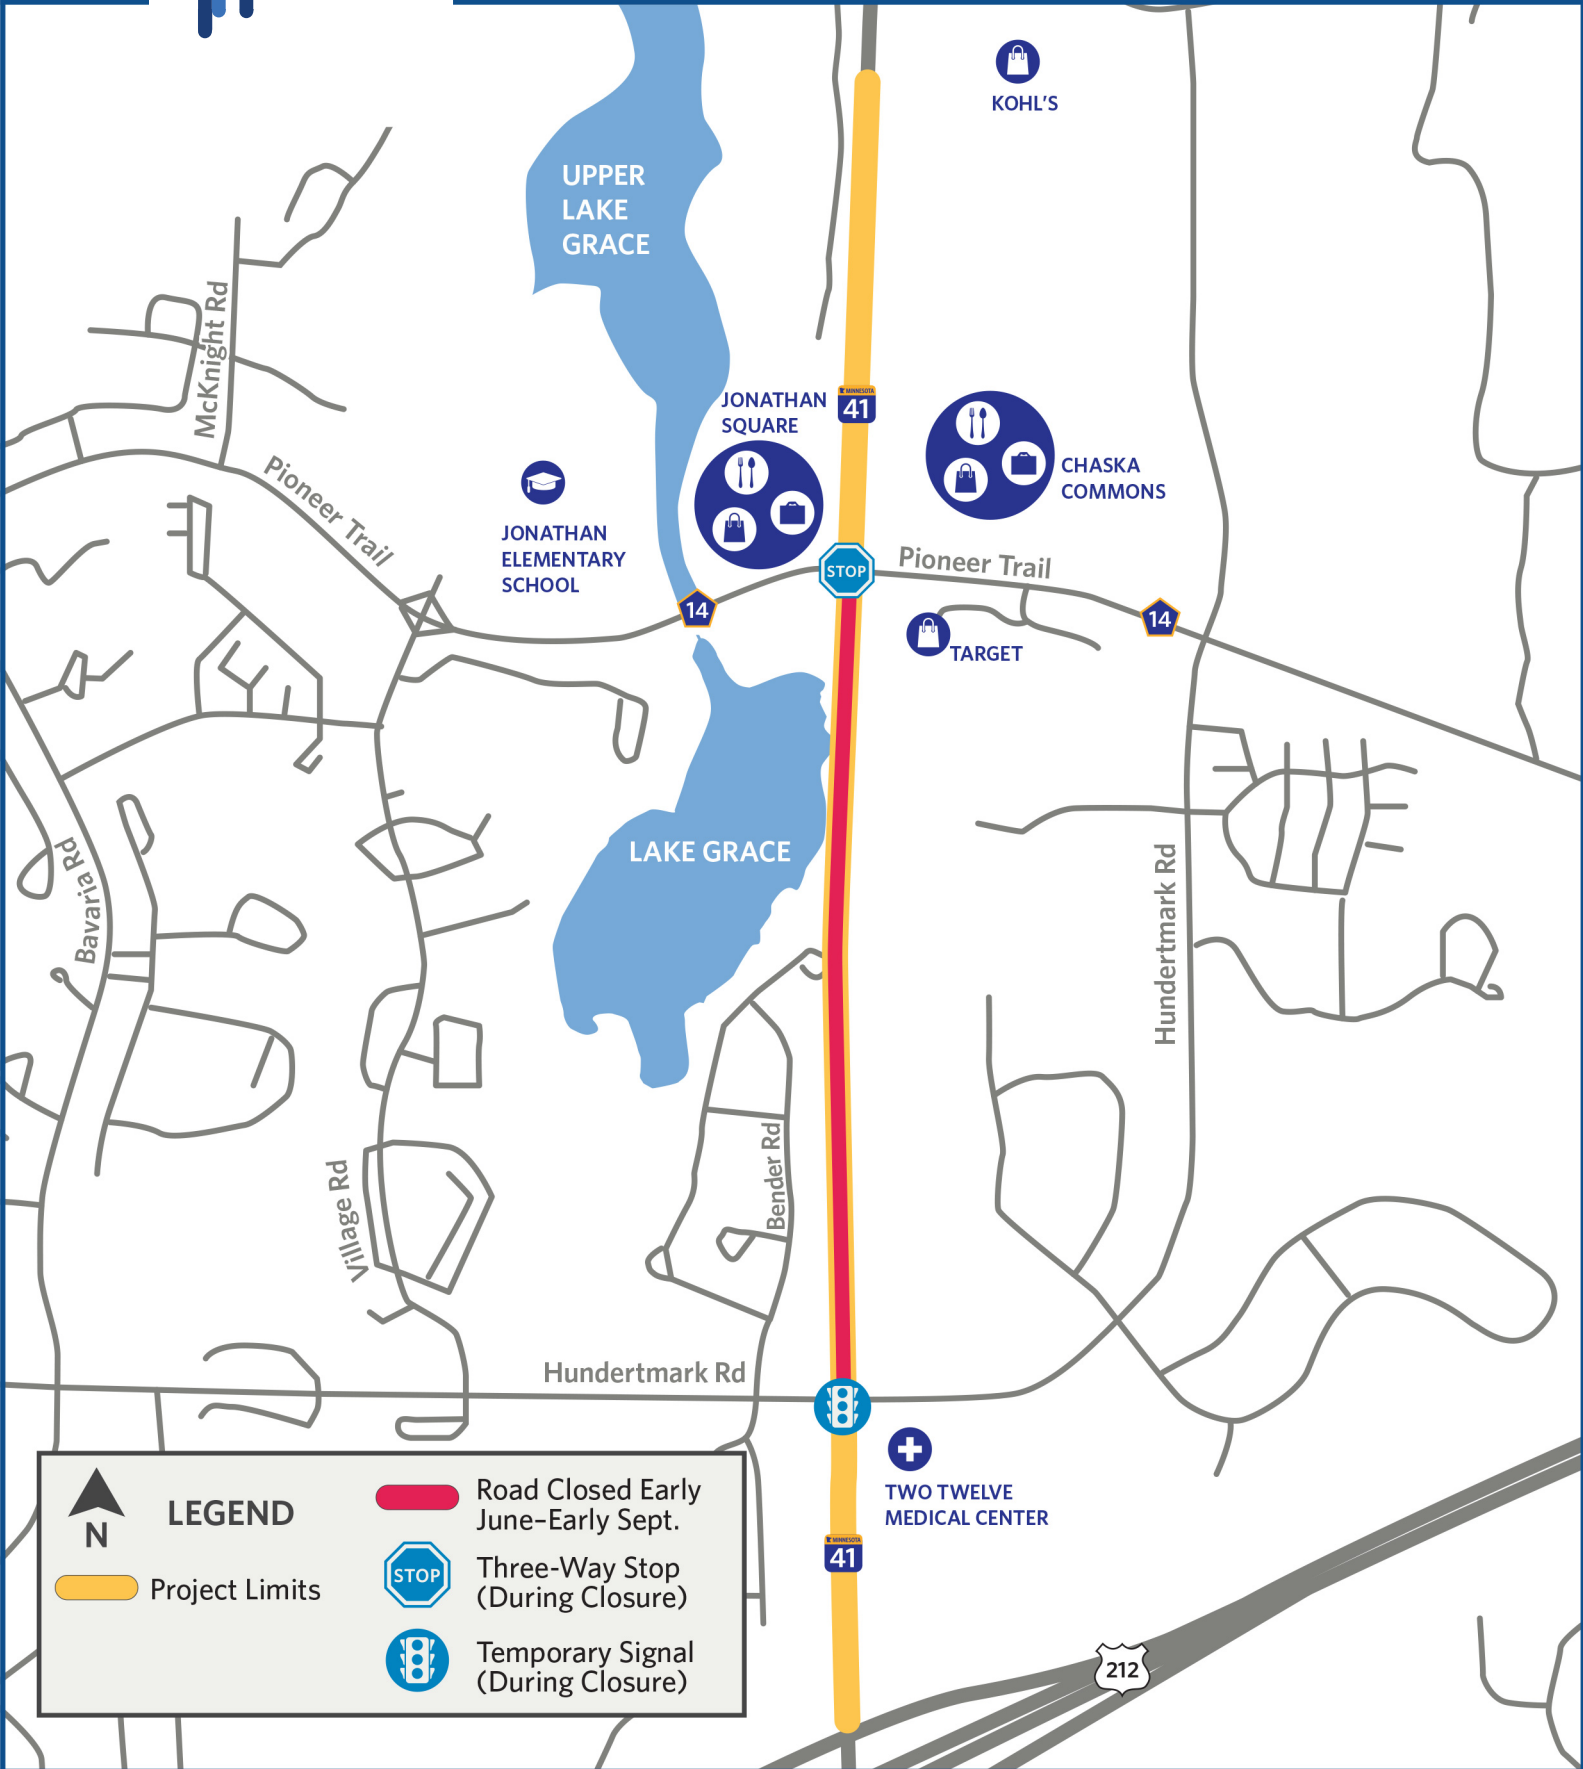

Highway 41 Project JONATHAN AREA

LEGEND	
	N
	Project Limits
	Road Closed Early June–Early Sept.
	Three-Way Stop (During Closure)
	Temporary Signal (During Closure)

CONTACT US

co.carver.mn.us/Hwy41ProjectJonathan
Hwy41Project@co.carver.mn.us

[Hwy41ProjectJonathan](https://www.facebook.com/Hwy41ProjectJonathan)
[@Hwy41Proj2018](https://twitter.com/Hwy41Proj2018)