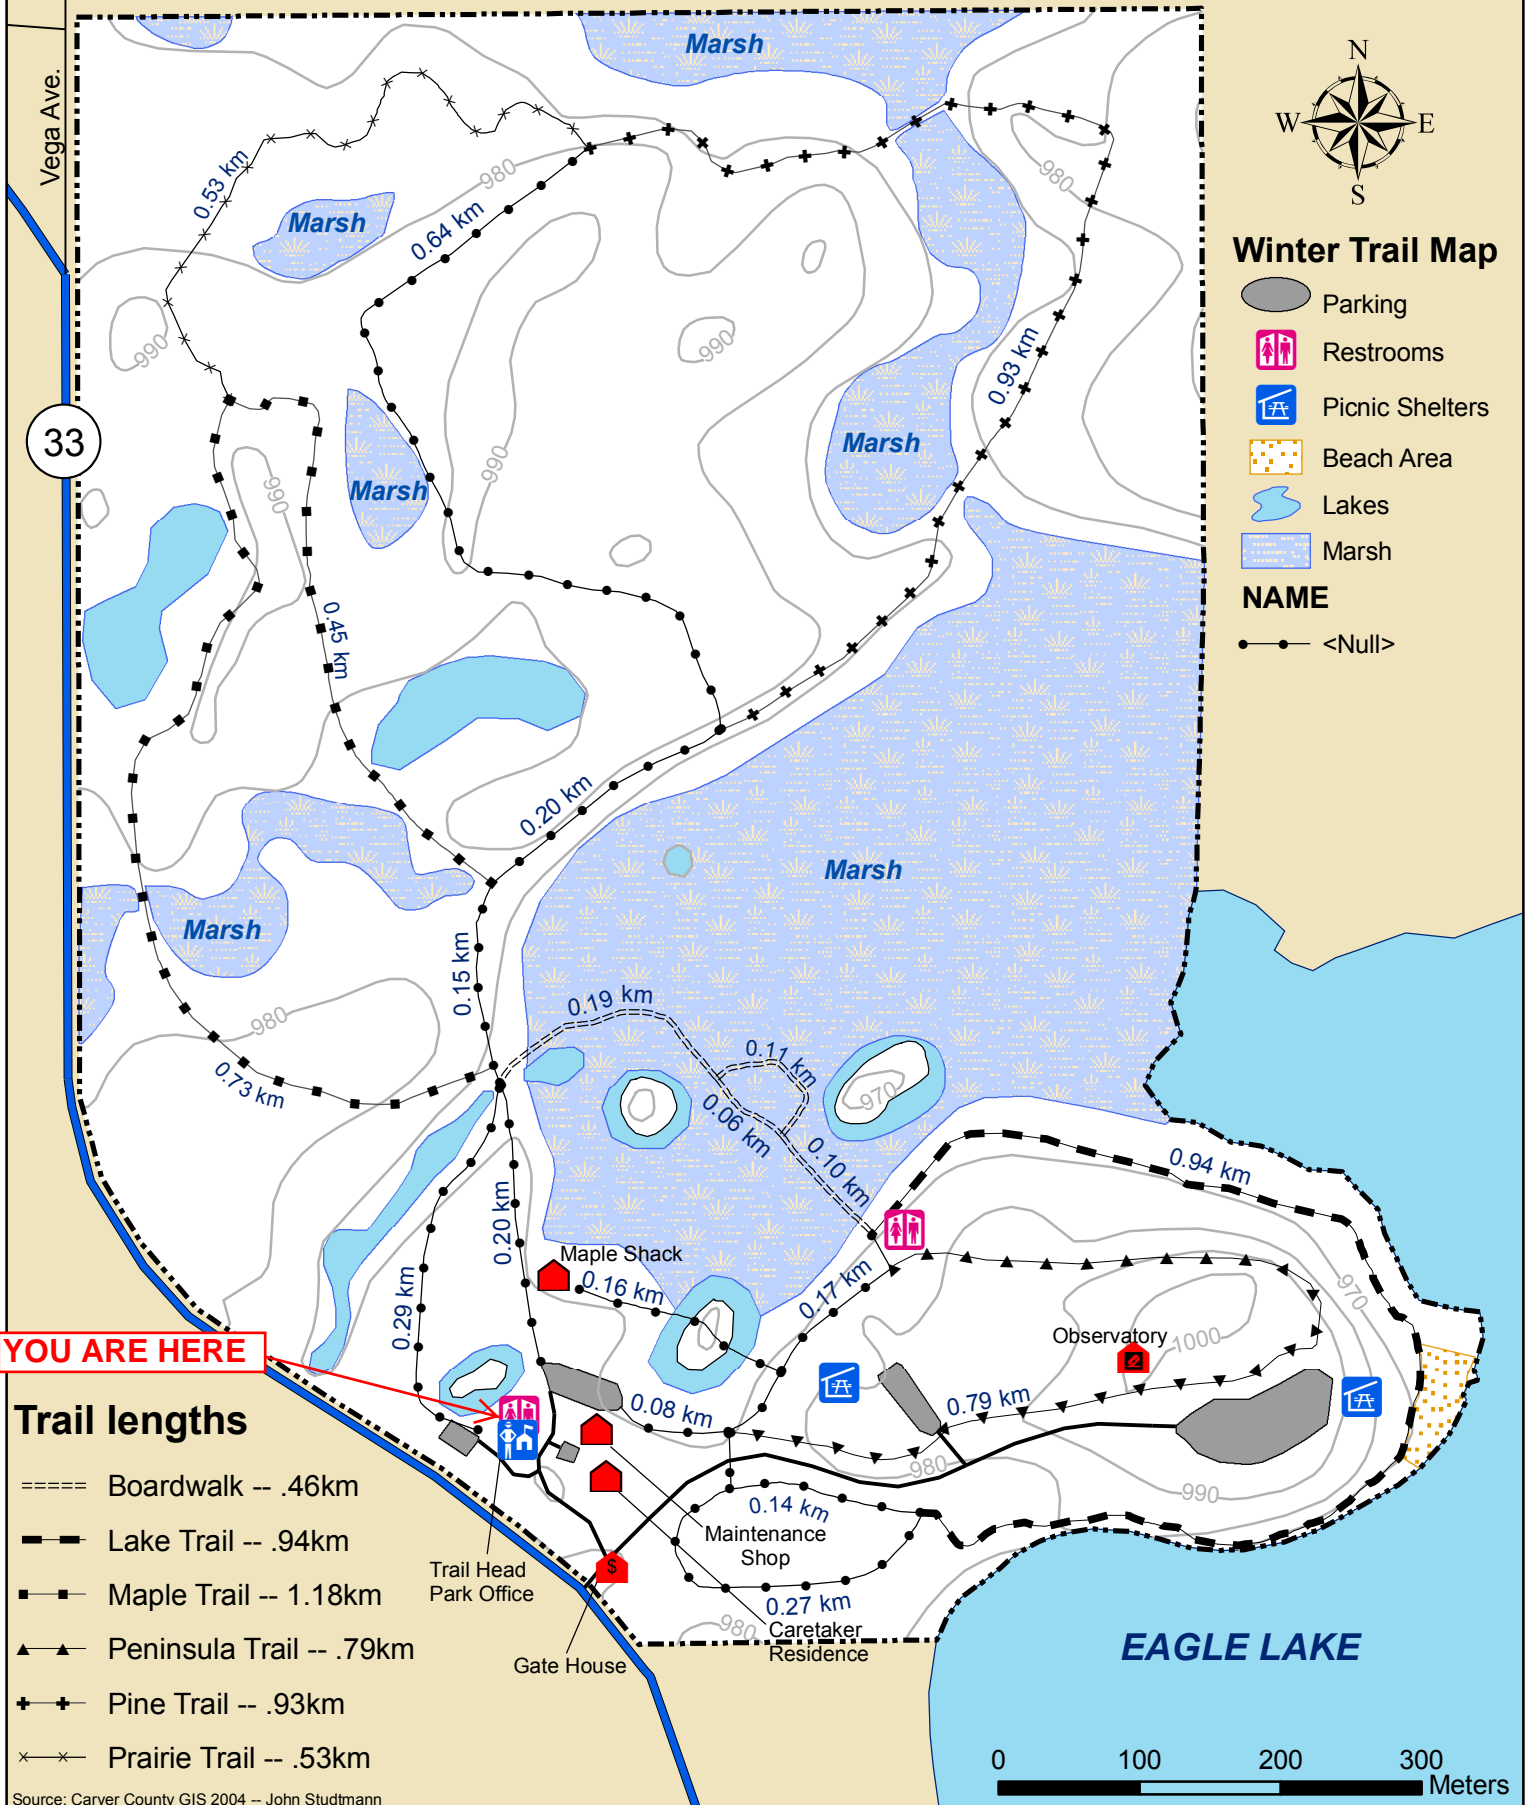

Baylor Regional Park

Source: Carver County GIS 2004 -- John Studtmann